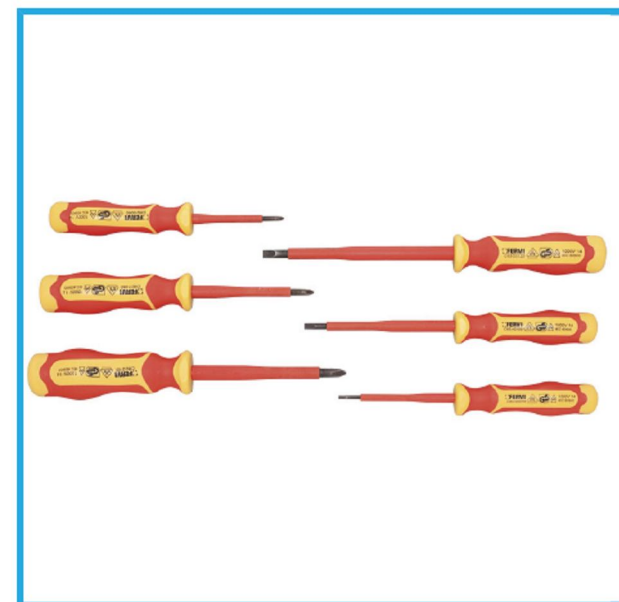

ART. C180/006
INSULATED SCREWDRIVER SET

WITH BLACK PHOSPHATIZED MAGNETIC TIP AND POLYPROPYLENE MATERIAL OIL RESISTANT BI-COLOR HANDLE

Sizes Slot

(-) 0,6 x 3 x 100 mm, (-) 0,8 x 4 x 100 mm, (-) 1 x 5,5 x 125 mm

Cross

(+) PH 0 x 3 x 60 mm, (+) PH 1 x 4,5 x 80 mm, (+) PH 2 x 6 x 100 mm

EAN Code

8012667289355

6 Pcs

Mo-V

1000 V IEC
60900

Display box